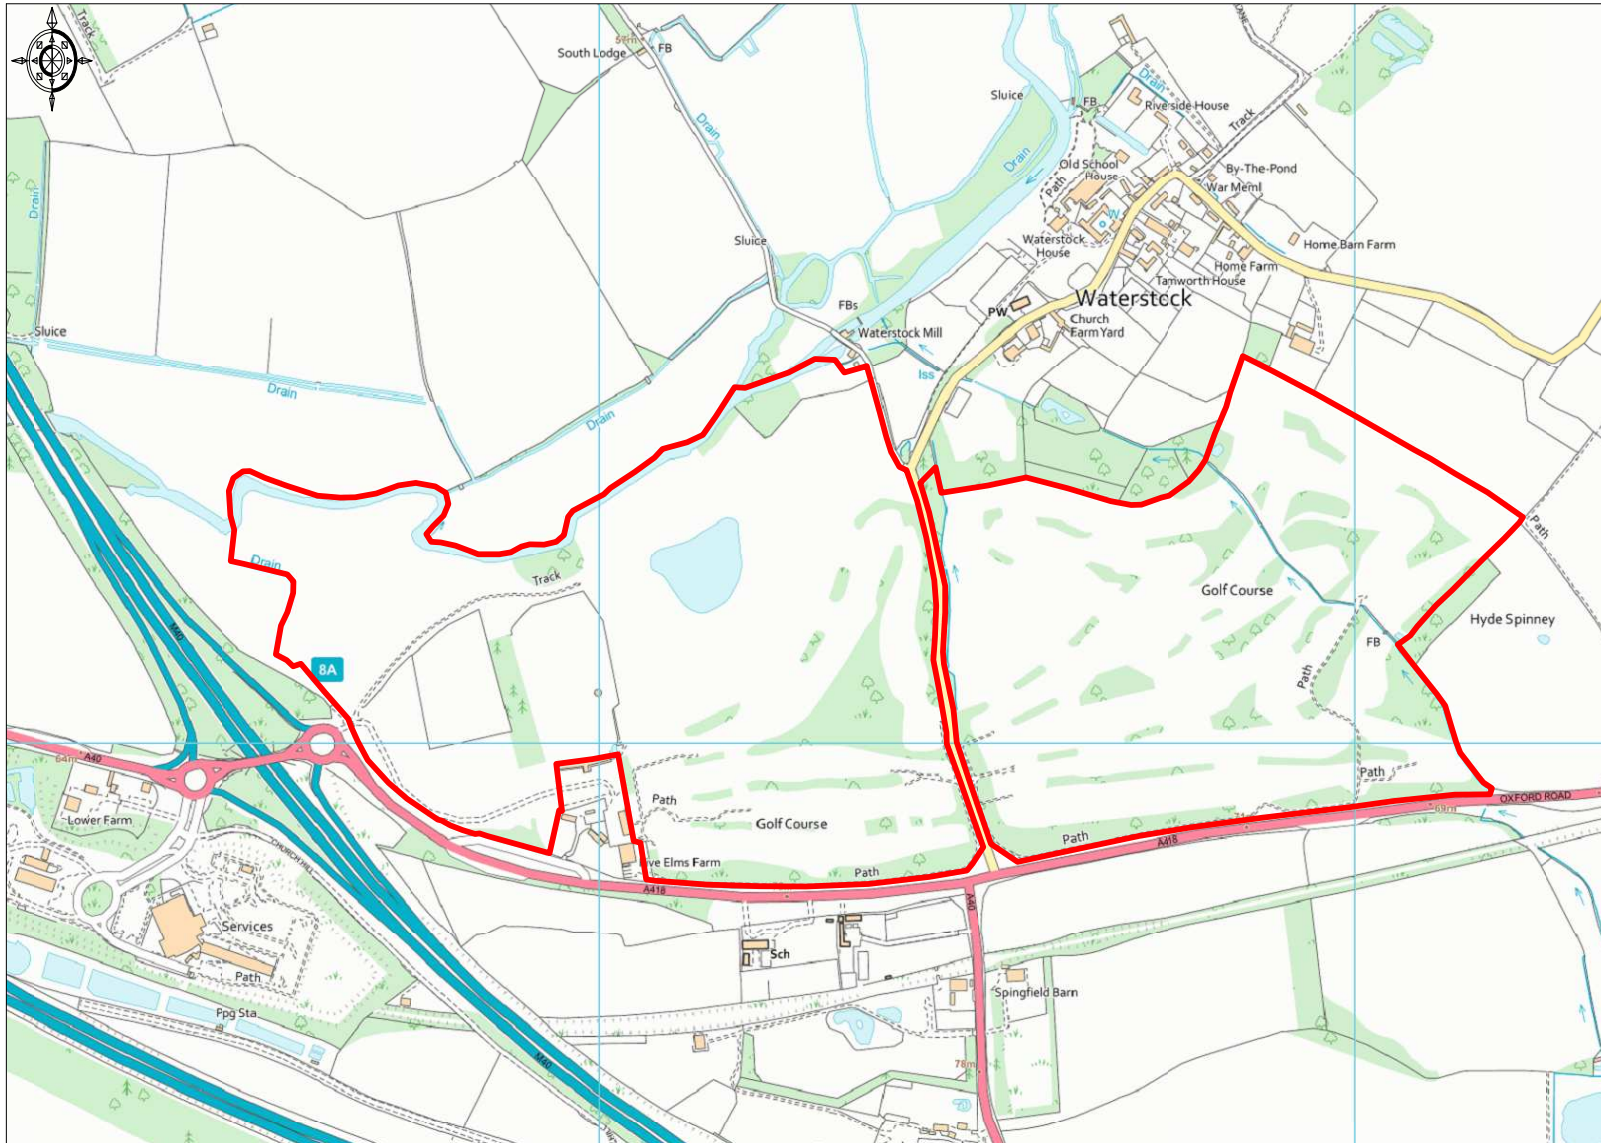

# Land at Waterstock

Ordnance Survey © Crown Copyright 2019. All rights reserved. Licence number 100022432. Plotted Scale - 1:10000